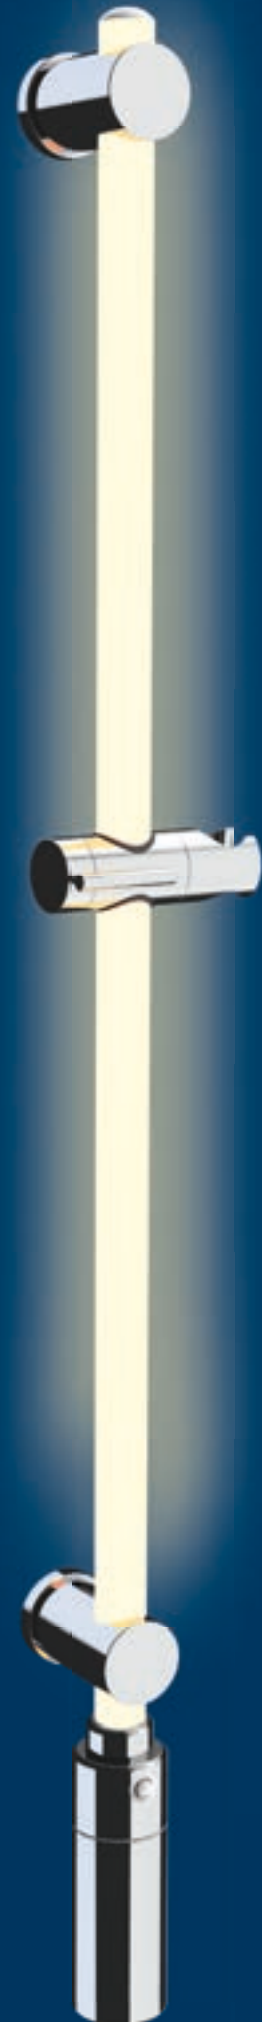

LED

ELEGANTE

Atractiva barra de diseño con cubierta satinada e iluminación uniforme en toda la superficie

AHORRO ENERGÉTICO

Banda de luz LED (blanco cálido)

INNOVADOR

Suministro eléctrico con una unidad extraíble, impermeable y recargable

(conexión USB, volumen 7800mAh, tiempo de carga aprox. 4 horas, vida útil aprox. 24 - 43 semanas con un tiempo de ducha de aprox. 6-11 minutos)

FUNCIONAL

Se ilumina sin que el agua fluya